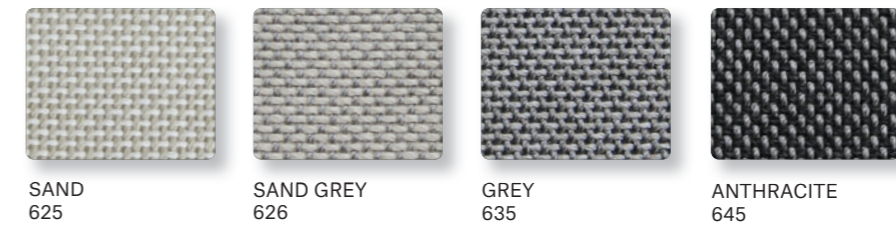

Tables up to 2m long
(including chairs)

Tables up to 3m long
(including chairs)

REF: PC-XL
399 EUR

REF: PC-XXL
499 EUR

COLOUR OPTIONS

FABRIC CATEGORY A | CREVIN VITA

FABRIC CATEGORY B | CREVIN BRISA

FABRIC CATEGORY B | CREVIN BORA BORA

FABRIC CATEGORY B | LIMONTA NEW HUBBLE

FABRIC CATEGORY B | LIMONTA GUN

FABRIC CATEGORY B | EXIT SOLAR

FABRIC CATEGORY C | KVADRAT PATIO

SAND 725 LIGHT GREY 735 TAUPE 717 ROSE 712 BRONZE 730

YELLOW 741 ORANGE 728 LIGHT BLUE 777 DEEP BLUE 779