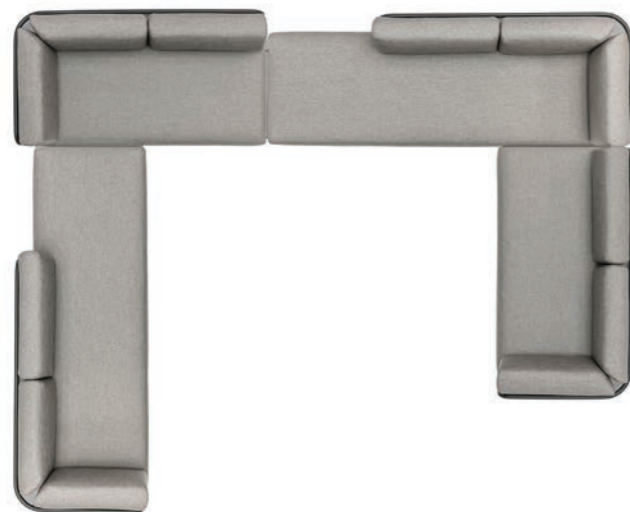

SET-UP Q
Powder coated stainless steel/quick-dry foam/fabric

w408 d328 h80 cm

Cat.A fabric	Cat.B fabric
REF: B-setQ-A 16 000 EUR	REF: B-setQ-B 17 820 EUR

Protective cover
REF: CP-B-setQ
1 587 EUR

INTEGRATED TABLE
Powder coated stainless steel/HPL or 12 mm ceramic table top
*12 mm ceramic tops only available in selected colours.

HPL	Ceramic
w40 d80 cm | 11,3 kg REF: BF40-HPL 532 EUR	w40 d80 cm | 11,8 kg REF: BF40-CER 906 EUR
w80 d80 cm | 22,2 kg REF: BF80-HPL 719 EUR	w80 d80 cm | 22,7 kg REF: BF80-CER 1 299 EUR

SLIDE

Design Lucie Koldová

DINING CHAIR
Powder coated stainless steel/fabric
Quick-dry foam cushions included in the price.

w68 d59 h80 cm | 10 kg

Cat.A fabric	Cat.B fabric	Cat.C fabric
REF: SDA-A 1 199 EUR	REF: SDA-B 1 299 EUR	REF: SDA-C 1 399 EUR

CLUB CHAIR
Powder coated stainless steel/fabric
Quick-dry foam cushions included in the price.

w90 d79 h90 cm | 21 kg

Cat.A fabric	Cat.B fabric	Cat.C fabric
REF: SD1-A 2 299 EUR	REF: SD1-B 2 599 EUR	REF: SD1-C 2 699 EUR

Protective cover
REF: CP-SD1
290 EUR