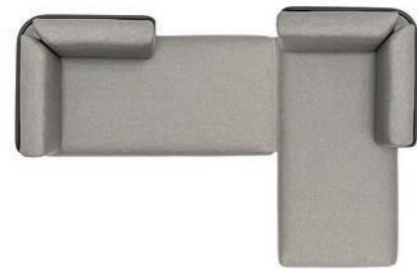

SET-UP E
Powder coated stainless steel/quick-dry foam/fabric

w248 d164 h80 cm

Cat.A fabric	Cat.B fabric
REF: B-setE-A 6 170 EUR	REF: B-setE-B 6 886 EUR

Protective cover
REF: CP-B-setE
625 EUR