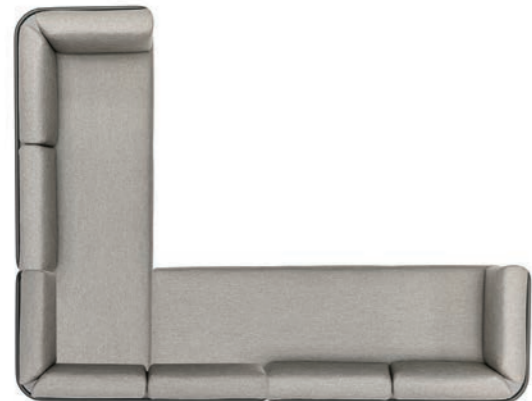

SET-UP R
Powder coated stainless steel/Dryf quick-dry eel foam/fabric

w328 d248 h80 cm

Cat.A fabric	Cat.B fabric
REF: B-setR-A 10 545 EUR	REF: B-setR-B 11 737 EUR

Protective cover
REF: CP-B-setR
793 EUR