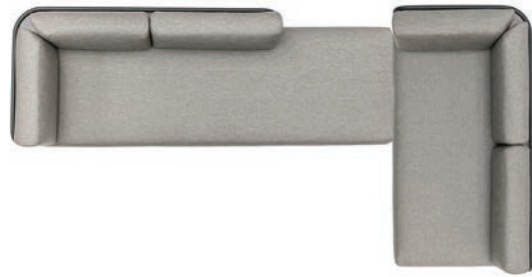

SET-UP J
Powder coated stainless steel/quick-dry foam/fabric

w328 d164 h80 cm

Cat.A fabric	Cat.B fabric
REF: B-setJ-A 8 000 EUR	REF: B-setJ-B 8 910 EUR

Protective cover
REF: CP-B-setJ
781 EUR