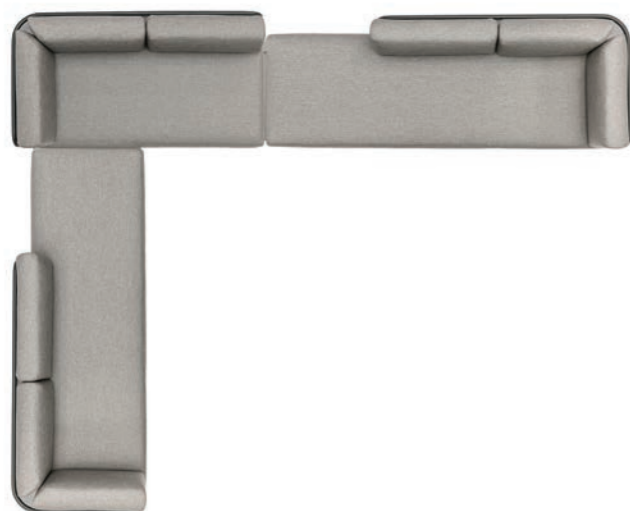

SET-UP P
Powder coated stainless steel/quick-dry foam/fabric

w408 d328 h80 cm

Cat.A fabric	Cat.B fabric
REF: B-setP-A 12 387 EUR	REF: B-setP-B 13 794 EUR

Protective cover
REF: CP-B-setP
1 378 EUR