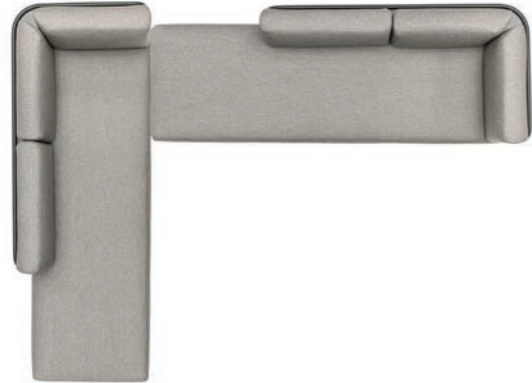

SET-UP K
Powder coated stainless steel/quick-dry foam/fabric

w328 d244 h80 cm

Cat.A fabric	Cat.B fabric
REF: B-setK-A 8 774 EUR	REF: B-setK-B 9 768 EUR

Protective cover
REF: CP-B-setK
793 EUR