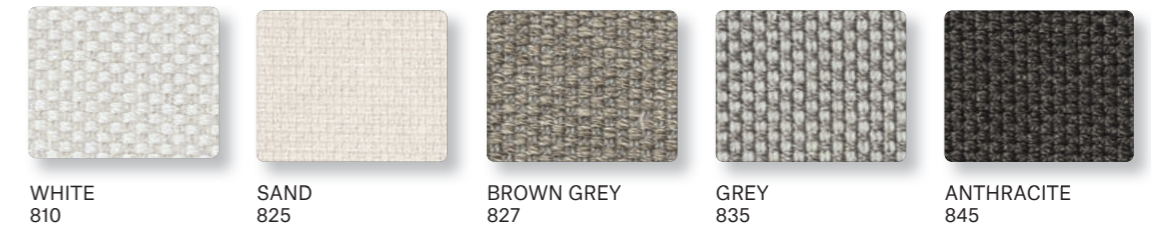

Tables up to 2m long
(including chairs)

Tables up to 3m long
(including chairs)

REF: PC-XL
399 EUR

REF: PC-XXL
499 EUR

COLOUR OPTIONS

FABRIC CATEGORY A | CREVIN VITA

FABRIC CATEGORY B | CREVIN BRISA

FABRIC CATEGORY B | CREVIN BORA BORA

FABRIC CATEGORY B | LIMONTA NEW HUBBLE

FABRIC CATEGORY B | LIMONTA GUN

FABRIC CATEGORY B | EXIT SOLAR

FABRIC CATEGORY C | KVADRAT PATIO

SAND 725 LIGHT GREY 735 TAUPE 717 ROSE 712 BRONZE 730

YELLOW 741 ORANGE 728 LIGHT BLUE 777 DEEP BLUE 779