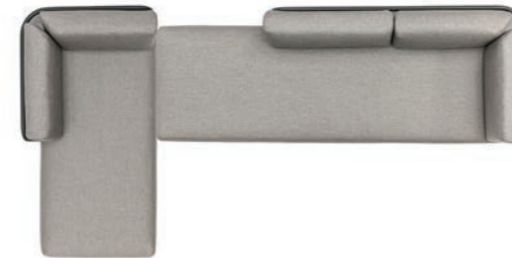

SET-UP H
Powder coated stainless steel/quick-dry foam/fabric

w328 d164 h80 cm

Cat.A fabric	Cat.B fabric
REF: B-setH-A 7 472 EUR	REF: B-setH-B 8 327 EUR

Protective cover
REF: CP-B-setH
758 EUR