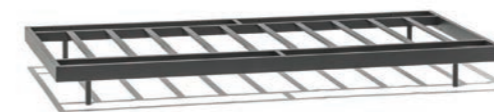

DONGO MODULAR SOFA

Set-ups can be designed using the following componets.

ONE-SEATER FRAME
Powder coated stainless steel

w89 d89 h19 cm | 14,1 kg

REF: DOF1
673 EUR

TWO-SEATER FRAME
Powder coated stainless steel