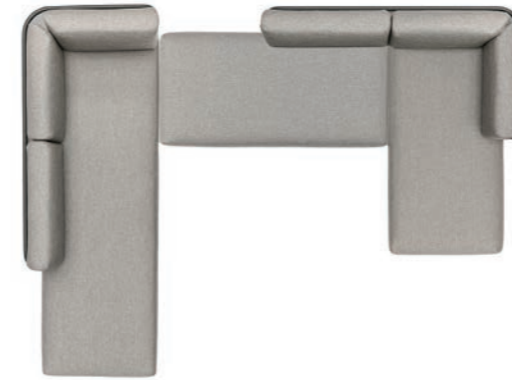

Protective cover
REF: CP-B-setL
793 EUR

SET-UP R
Powder coated stainless steel/Dryf quick-dry eel foam/fabric

w328 d248 h80 cm

Cat.A fabric	Cat.B fabric
REF: B-setR-A 10 545 EUR	REF: B-setR-B 11 737 EUR

Protective cover
REF: CP-B-setR
793 EUR