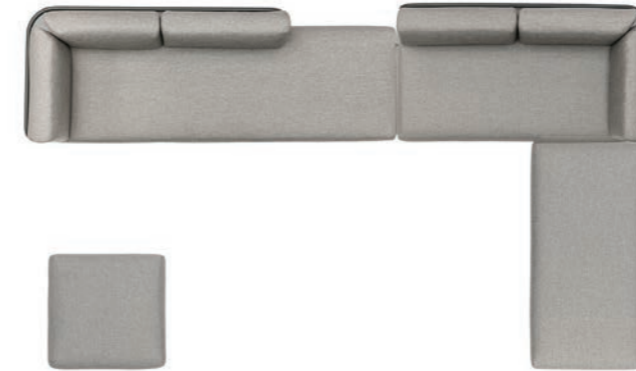

SET-UP N
Powder coated stainless steel/quick-dry foam/fabric

w408 d244 h80 cm

Cat.A fabric	Cat.B fabric
REF: B-setN-A 10 948 EUR	REF: B-setN-B 12 188 EUR

Protective cover
REF: CP-B-setN
1 269 EUR